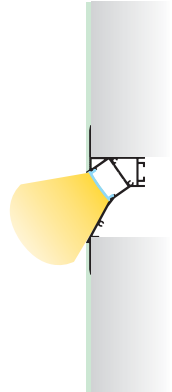

- Trimless W Eco profile suitable for concealed lighting at a specific angle.
- Available with clear or milky cover.

Image	Code	Description	Length	Design-Detail
	PRFW175	TRIMLESS W ECO alum.prof. / White RAL9003	2m	
	COV.056	CLEAR COVER for TRIMLESS W ECO	2m	
	COV.057	MILKY COVER for TRIMLESS W ECO	2m	
	CAPW162 CAPW163	FRONT CAP (Left) / White RAL9003 for TRIMLESS W ECO END CAP (Right) / White RAL9003 for TRIMLESS W ECO		